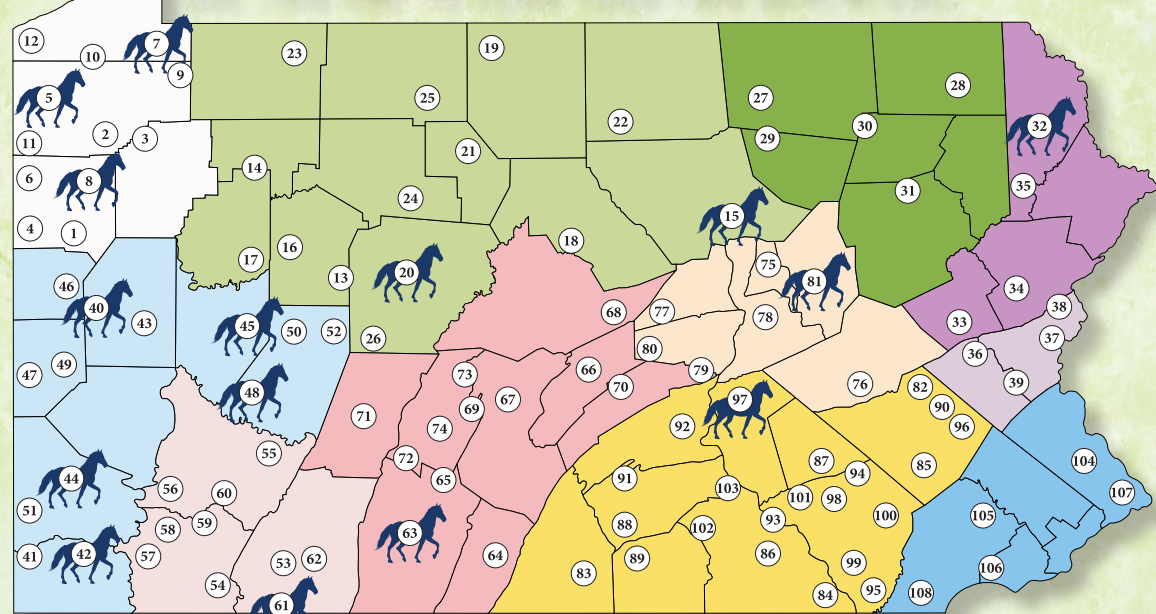

USE THIS MAP TO PLAN YOUR FAIR ADVENTURE!

INDICATES FAIRS FEATURING HARNESS RACING